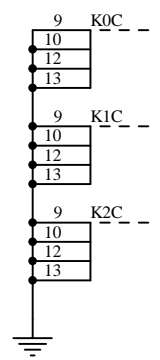

K0-K2 - DRIVES 0-7

RELAY GROUNDS

YTEC CORP.		
APPROVED BY	DRAWING NUMBER	DRAWN BY: KJA
DATE: 2-May-2008	30-30-50	REVISION:
SIZE: A	TITLE: CXR/2X1-C-GT-75 SW MODULE	
30-30-50.sch		SHEET 1 OF 1