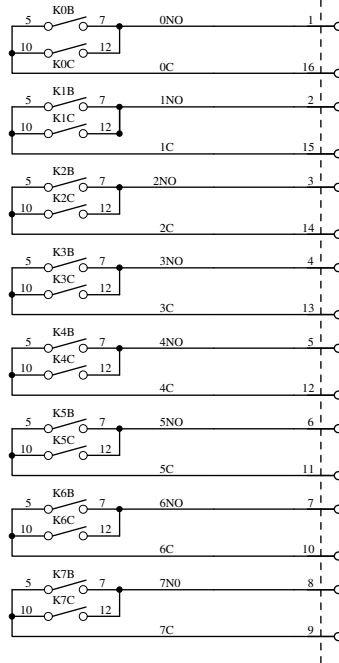

**SIGNAL CONNECTIONS**

16 PIN SCREW TERMINAL  
REAR VIEW

<b>YTEC CORP.</b>		
APPROVED BY	DRAWING NUMBER	DRAWN BY: KJA
DATE: 8-Oct-2015	22-24-50	REVISION:
SIZE: B	TITLE: LX8/K1-HV-ST	
22-24-50.sch		SHEET 1 OF 1