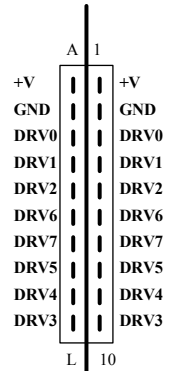

SIGNALS
REAR VIEW

CL8 DRIVE CONNECTION

0.156" CARD EDGE

APPROVED BY	DRAWING NUMBER	DRAWN BY: KJA
DATE: 30-Apr-2015	22-23-50	REVISION:
SIZE: B	TITLE: LX8/KCA Switch Module	
22-23-50.SCH	SHEET 1 OF 1	