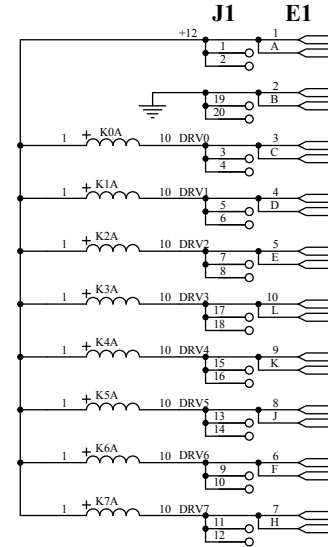

SIGNALS
REAR VIEW

CL8 DRIVE CONNECTION

0.156" CARD EDGE

APPROVED BY	DRAWING NUMBER	DRAWN BY: KJA
DATE: 30-Apr-2015	22-23-50	REVISION:
SIZE: B	TITLE: LX8/KCA Switch Module	
22-23-50.SCH	SHEET 1 OF 1	