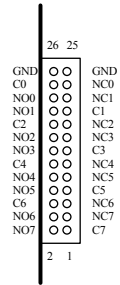

SIGNALS
REAR VIEW

CL8 DRIVE CONNECTION

0.156" CARD EDGE

APPROVED BY	DRAWING NUMBER	DRAWN BY: KJA
DATE: 30-Apr-2015	22-23-50	REVISION:
SIZE: B	TITLE: LX8/KCA Switch Module	
22-23-50.SCH	SHEET 1 OF 1	