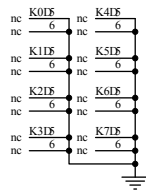

SIGNALS
REAR VIEW

CL8 DRIVE CONNECTION

0.156" CARD EDGE

APPROVED BY	DRAWING NUMBER	DRAWN BY: KJA
DATE: 30-Apr-2015	22-23-50	REVISION:
SIZE: B	TITLE: LX8/KCA Switch Module	
22-23-50.SCH	SHEET 1 OF 1	