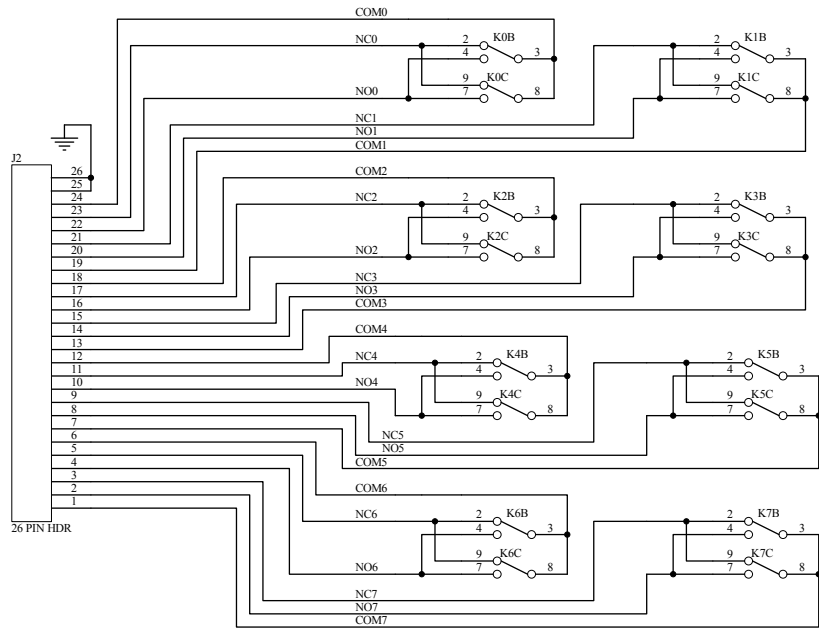

SIGNALS
REAR VIEW

CL8 DRIVE CONNECTION

0.156" CARD EDGE

APPROVED BY	DRAWING NUMBER	DRAWN BY: KJA
DATE: 30-Apr-2015	22-23-50	REVISION:
SIZE: B	TITLE: LX8/KCA Switch Module	
22-23-50.SCH	SHEET 1 OF 1	